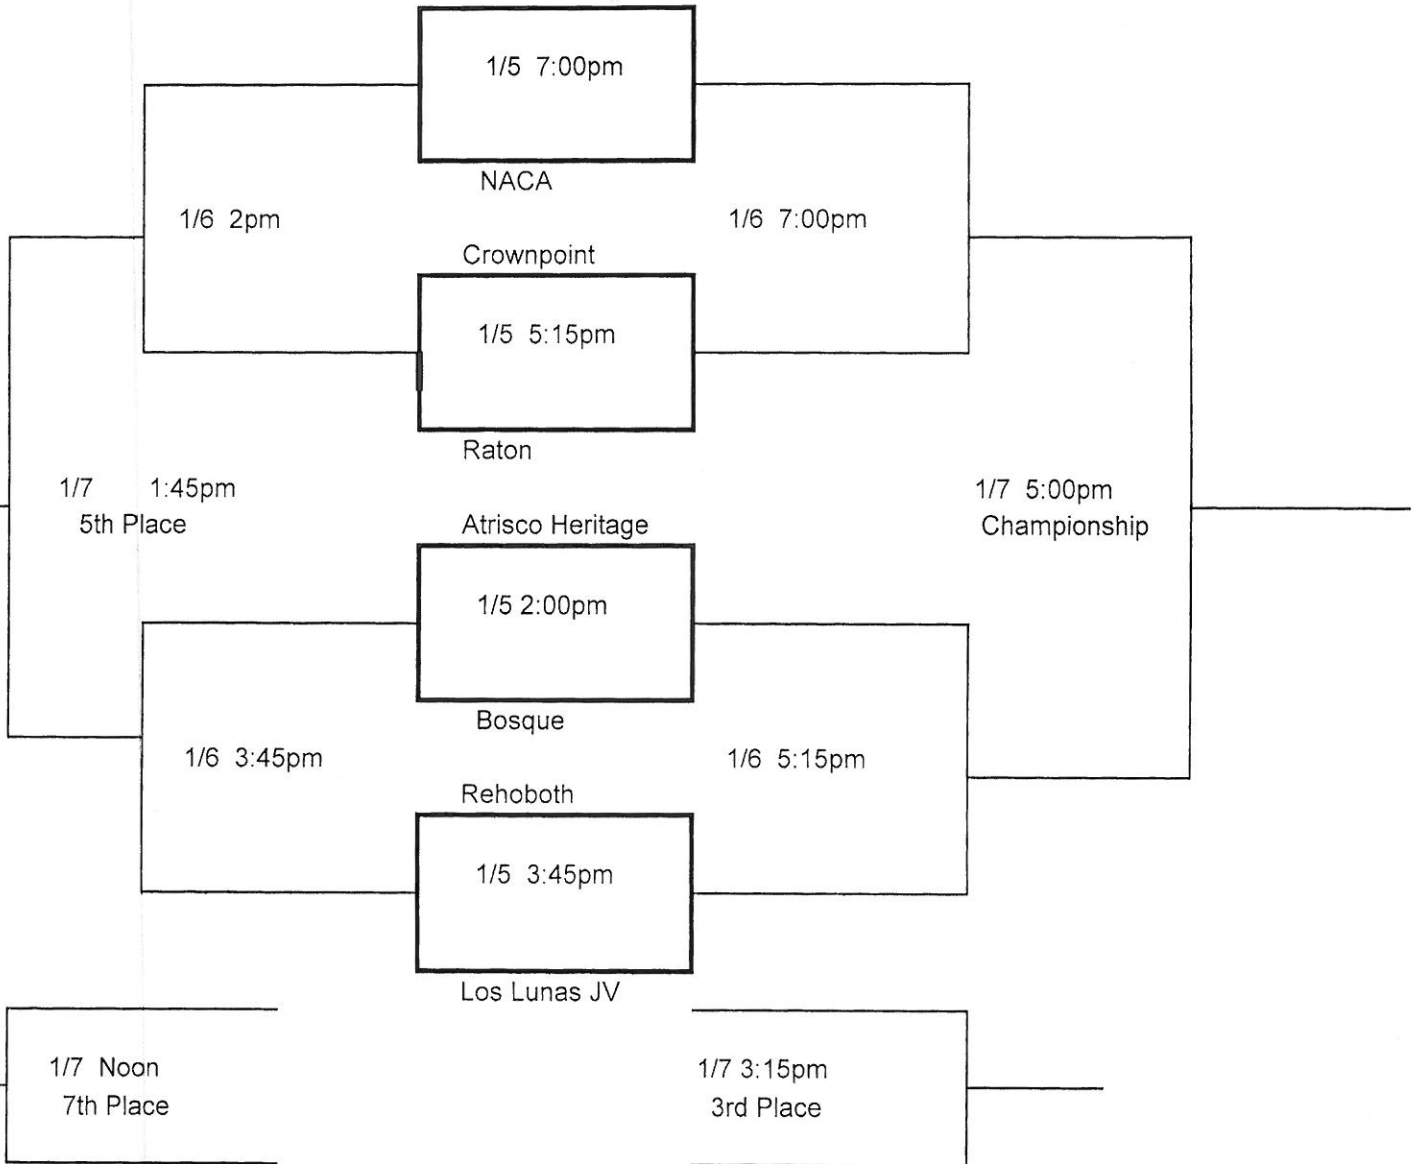

# 2012 GIRLS SUNDEVIL INVITATIONALS

\*Top Team wears light colors (Home)

*Sandia Prep\**

## 2012 SUNDEVIL JV GIRLS INVITATIONAL

\*Team wears light colors (Home)

*Sandia Prep vs Los Lunas C	1/5	6:00 PM	West Gym
*Los Lunas vs Monte del Sol	1/6	6:00 PM	West Gym
*Sandia Prep vs Monte del Sol	1/7	10:30 AM	Fieldhouse